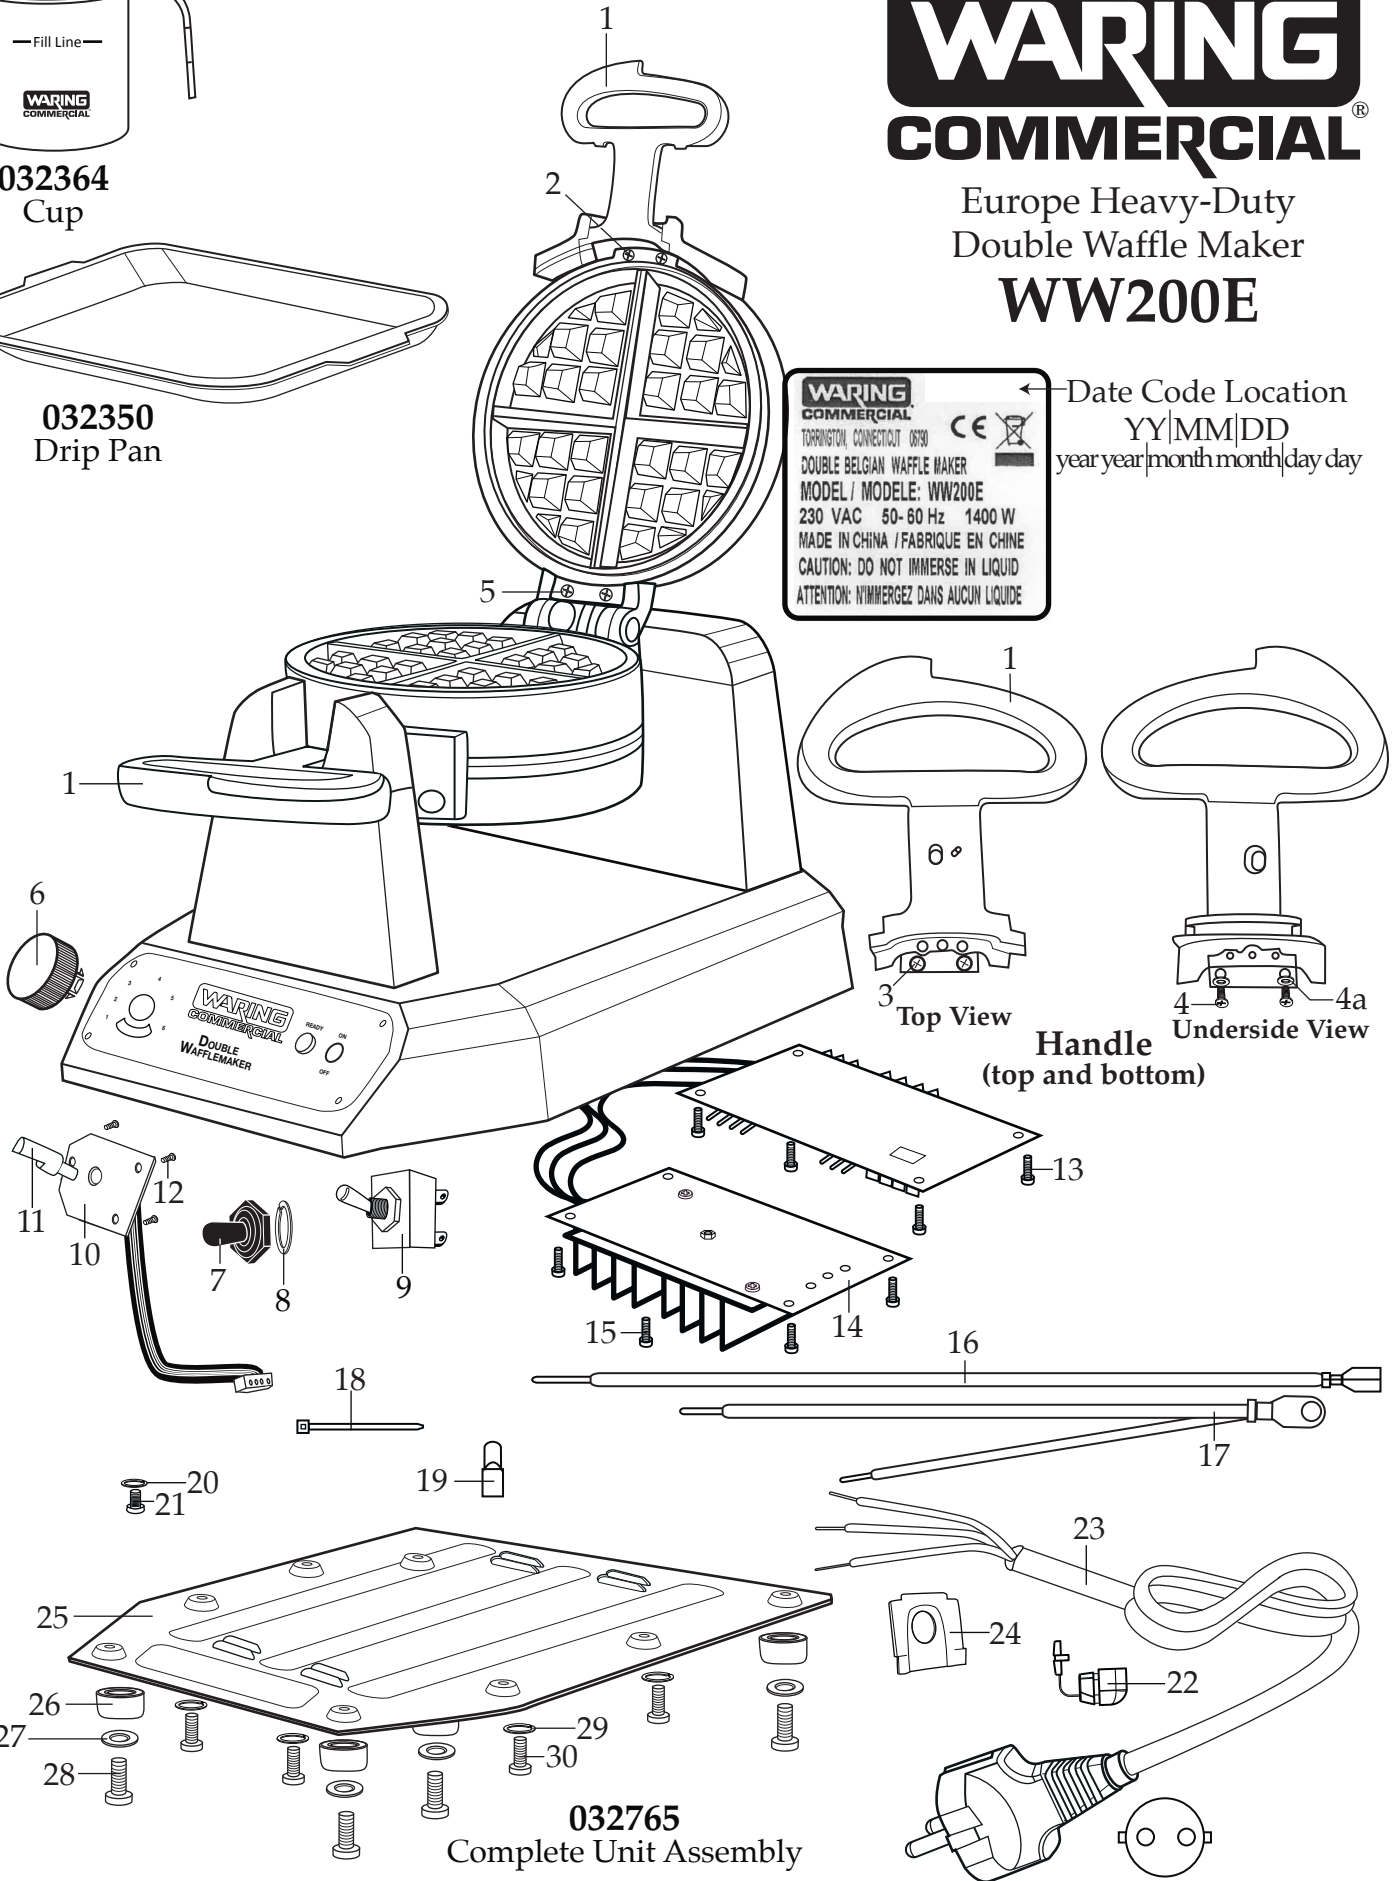

032364  
Cup

032350  
Drip Pan

## Europe Heavy-Duty Double Waffle Maker WW200E

← Date Code Location  
YY|MM|DD  
year year|month month|day day

032765  
Complete Unit Assembly

Illustration#	Part#	Description
1	037968	Handle (top and bottom)
2	037970	Screw (2 required on both the top & bottom waffle plate)
3	032359	Screw (2 required on both the top & bottom handle half)
4	032359	Screw (2 required on both the top & bottom handle half)
4A	037969	Washer (2 required on only the top handle half)
5	037357	Screw (2 required on both the top & bottom waffle plate)
6	032745	Browning Control Knob with Insert
7	012703	Switch Boot
8	032356	Washer
9	032747	ON-OFF Toggle Switch
10	032358	Darkness Control Panel w/Long Lead Tape (thermostat)
11	036241	Connector Pole  034161 Connector Pole  (034162 use 034161)
12	032359	Thermostat Screw (3 required)
13	032359	Power Board Screw (4 required)
14	032763	PCB Board and Power Board Assembly
15	032359	PCB Board Screw (4 required)
16	032367	Red Lead
17	032764	Green-Yellow Lead
18	013731	Wire Tie (7 required)
19	019123	Large Crimp Connector (2 required)
	012409	Small Crimp Connector (4 required)
20	032751	Ground Spring Washer
21	035298	Ground Screw
22	032361	Strain Relief
23	032748	Cord Set
24	032371	Cord Plate
25	032351	Bottom Plate
26	032353	Foot (4 required)
27	032354	Foot Washer (4 required)
28	032355	Foot Screw (4 required)
29	032751	Bottom Plate Spring Washer (4 required)
30	032750	Bottom Plate Screw (4 required)